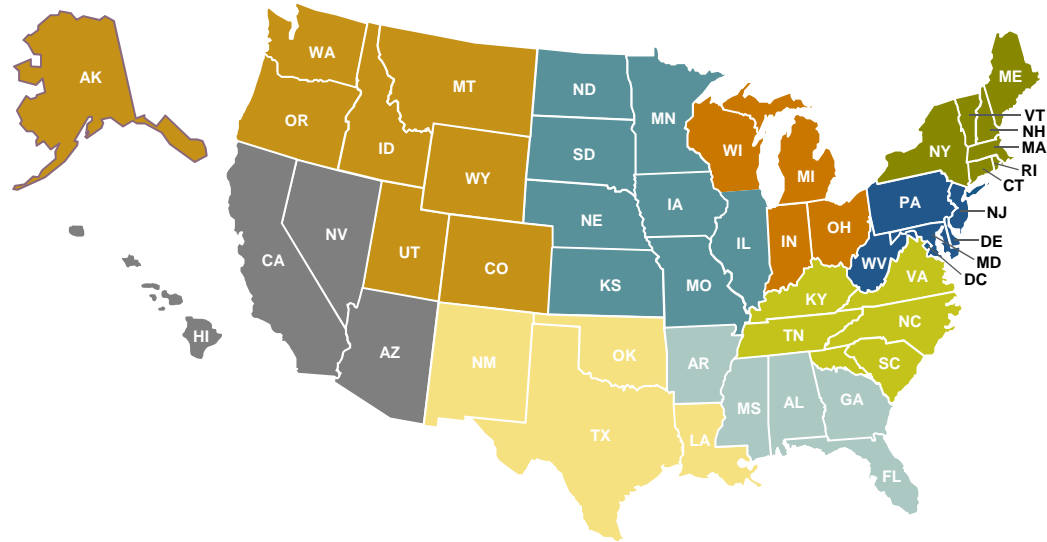

■ **Jessen Fahey** 214.417.1179
Regional Vice President
jessen.fahey@columbiamanagement.com
Kelli McNamara 617.912.2725
kelli.mcnamara@columbiamanagement.com
OR, UT, ID, MT, AK, WY, WA, CO

■ **Alex LaPointe** 617.645.1241
Regional Vice President
alexander.s.lapointe@columbiamanagement.com
TBH
CA, HI, NV, AZ