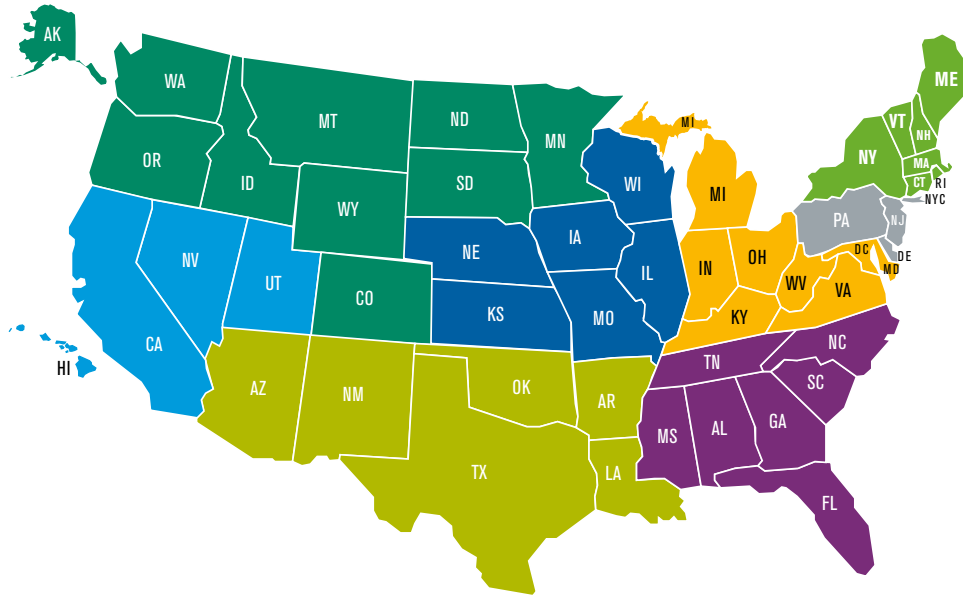

Investment Only Division – Defined Contribution Team

Investment Only Leadership

Gary Kostuke

Senior Vice President, Intermediary Sales
800-345-6488, ext. 47880
gary_kostuke@americancentury.com

Mike Jackson

Vice President and Manager
800-345-6488, ext. 43760
mike_jackson@americancentury.com

Jennie Ison

Vice President, Internal Sales Manager
800-345-6488, ext. 43394
jennie_ison@americancentury.com